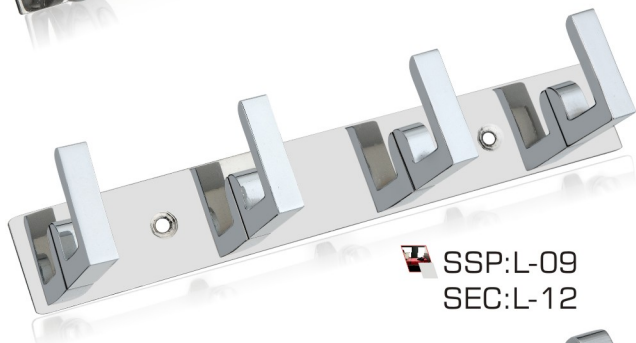

AL:Goli-05