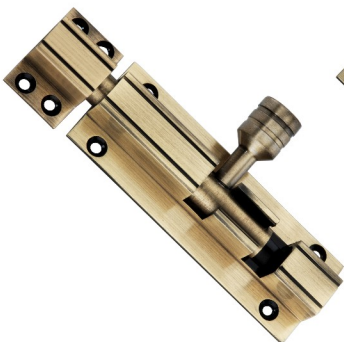

Al:Queen - 15
Size - 4, 5, 6Pin

Full SS :Wire - 76
Size - 2, 4, 5, 6Pin

Tower Bolt

SS Tower Bolt
Knob : Round
Size: 4", 6", & 8"

TB:Half Round-52
S.S Aluminium
Size 125,
150,200mm

TB:Full Round-55
S.S Aluminium
Size 125,
150,200mm

Door Fittings Items

Door Sliencer Ultra
50,63,75mm

Door Sliencer Neo
30,40,50,65,75mm

Premium Tower Bolt

TB-77
Aluminium
Rod Size:10,12mm
SS / Antique

TB-78
Aluminium
Rod Size:10,12mm
SS / Antique

TB-79(Xylo)
Aluminium
Rod Size:10mm
SS / Antique

Baby Latch-80
Aluminium
Size: 75,100mm
SS / Antique

A trusted name in quality products

RA-Wire

RA-Single

RA-Double

Available in Finish - Ivory P.C / Brown P.C
RA -Available in Size - 4, 5, 6, 7Pin

SW-Wire

SW-Double