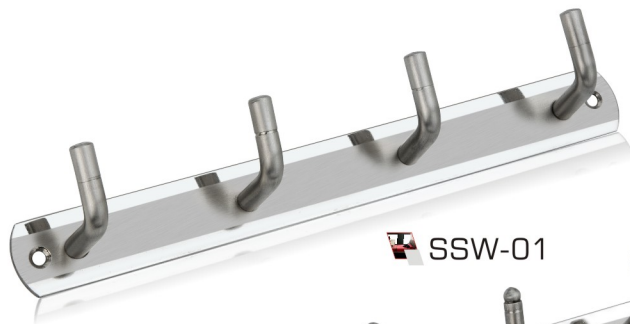

PRM:Matiz-67
Chromton Black

Door Fittings Items

SS-Door Catcher-81
Matt Finish

SS-Door Catcher-81A
Chrome Finish

SS PREMIUM HANGERS Hooks On Plate

SS:Dream-07

SS:Sparkle-08

SSW-01