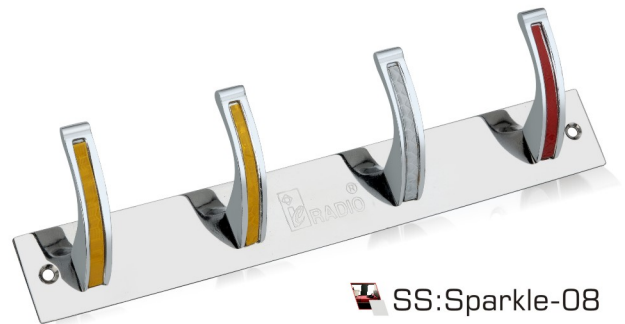

PRM:Matiz-67
Chromton Black

Door Fittings Items

SS-Door Catcher-81
Matt Finish

SS-Door Catcher-81A
Chrome Finish

SS PREMIUM HANGERS Hooks On Plate

SS:Dream-07

SS:Sparkle-08

SSW-01