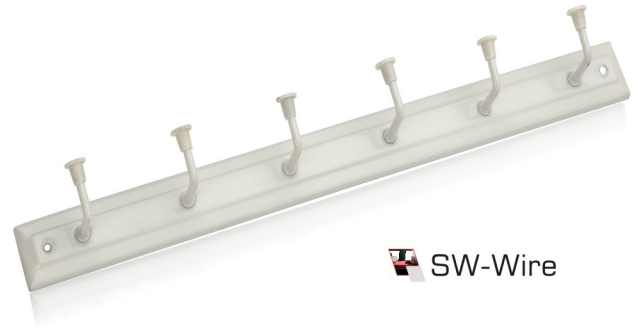

Door Fittings Items

Door Sliencer Ultra
50,63,75mm

Door Sliencer Neo
30,40,50,65,75mm

Premium Tower Bolt

TB-77
Aluminium
Rod Size:10,12mm
SS / Antique

TB-78
Aluminium
Rod Size:10,12mm
SS / Antique

TB-79(Xylo)
Aluminium
Rod Size:10mm
SS / Antique

Baby Latch-80
Aluminium
Size: 75,100mm
SS / Antique

A trusted name in quality products

RA-Wire

RA-Single

RA-Double

Available in Finish - Ivory P.C / Brown P.C
RA -Available in Size - 4, 5, 6, 7Pin

SW-Wire

SW-Double