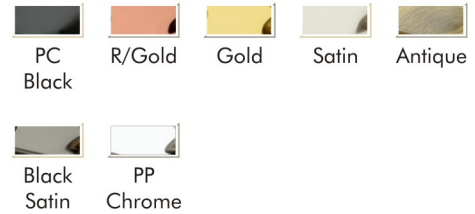

ROYAL

Material: SS/Zinc
Size: 2 to 8 Legs

Available Finishes:

Antique

PCB
Copper

Antique
Copper

PP
Chrome

SWEETY

Material: Zinc
Size: Single Hook

Available Finishes:

L.TOS

Material: Zinc
Size: Single Hook

Available Finishes:

NICE

Material: SS/Zinc
Size: 2 to 8 Legs

Available Finishes: