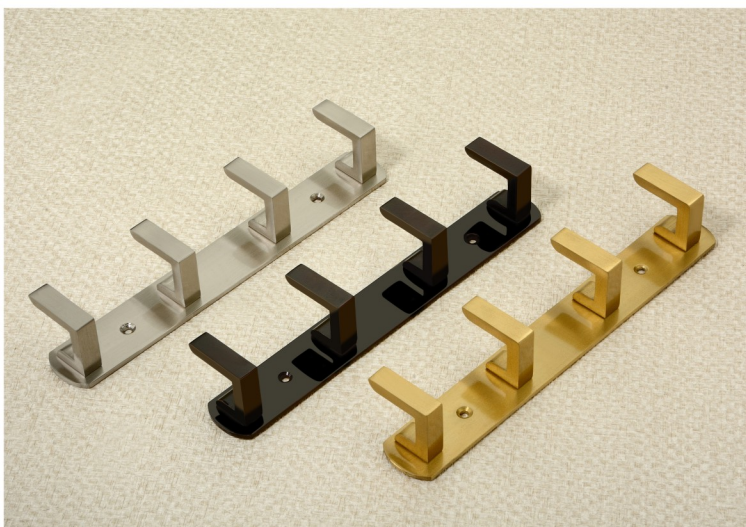

Material: SS/Zinc
Size: 2 to 8 Legs

Available Finishes:

Satin
PCB

PCB
R/Gold

PCB
Antique

PP
Chrome

ALICK

Material: SS/Aluminium
Size: 2 to 8 Legs

Available Finishes:

PC Full
Black

Antique

Antique
R/Gold

Full
Satin

PP
Chrome

FULL ALUMINIUM L HOOK

Material: Aluminium
Size: 4, 6 & 8 Legs

Available Finishes:

PC Full
Black

Antique
Lacquer

S.S
Lacquer

Wine

FULL ALUMINIUM SECTION C HOOK

Material: Aluminium
Size: 4,6 & 8 Legs

Available Finishes: