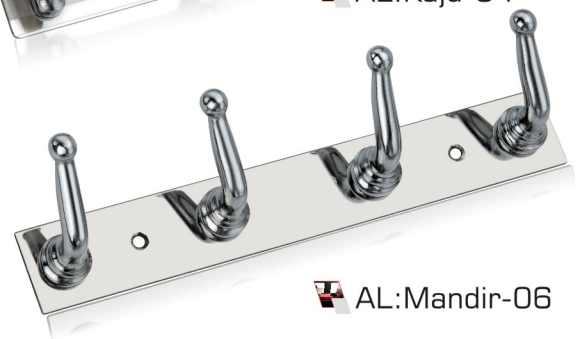

AL:Kaju-04