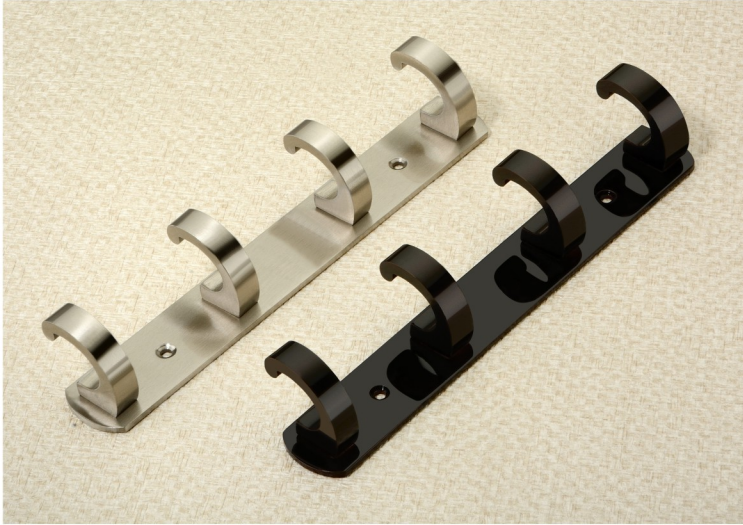

Available Finishes:

PC Full
Black

Antique
Lacquer

S.S
Lacquer

Wine

FULL ALUMINIUM SECTION C HOOK

Material: Aluminium
Size: 4,6 & 8 Legs

Available Finishes: