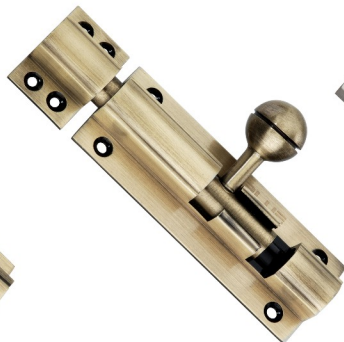

Al:Queen - 15
Size - 4, 5, 6Pin

Full SS :Wire - 76
Size - 2, 4, 5, 6Pin

Tower Bolt

SS Tower Bolt
Knob : Round
Size: 4", 6", & 8"

TB:Half Round-52
S.S Aluminium
Size 125,
150,200mm

TB:Full Round-55
S.S Aluminium
Size 125,
150,200mm

Door Fittings Items

Door Sliencer Ultra
50,63,75mm

Door Sliencer Neo
30,40,50,65,75mm

Premium Tower Bolt

TB-77
Aluminium
Rod Size:10,12mm
SS / Antique

TB-78
Aluminium
Rod Size:10,12mm
SS / Antique

TB-79(Xylo)
Aluminium
Rod Size:10mm
SS / Antique

Baby Latch-80
Aluminium
Size: 75,100mm
SS / Antique

A trusted name in quality products

RA-Wire

RA-Single

RA-Double

Available in Finish - Ivory P.C / Brown P.C
RA -Available in Size - 4, 5, 6, 7Pin

SW-Wire

SW-Double