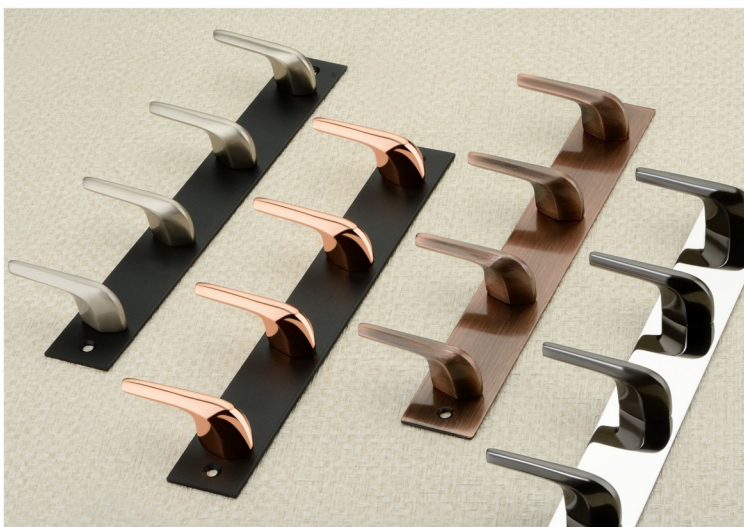

PCB
Copper

Full Ant.
Copper

Antique

CP
Black

NOVA

Material: SS/Zinc
Size: 2 to 8 Legs

Available Finishes:

PCB
Satin