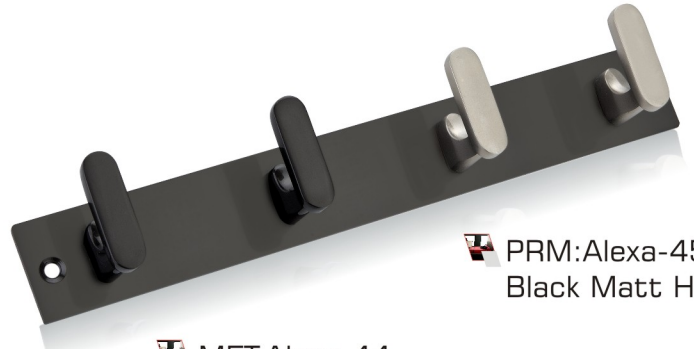

RK-119

RK-121

RK-122

RK-123

PRM:Alexa-43
Antique

PRM:Alexa-45
Black Matt Hook

PRM:Alexa-42
Black Copper Hook

MET:Alexa-44
Full Black