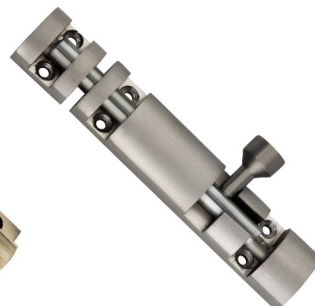

Al:Queen - 15
Size - 4, 5, 6Pin

Full SS :Wire - 76
Size - 2, 4, 5, 6Pin

Tower Bolt

SS Tower Bolt
Knob : Round
Size: 4", 6", & 8"

TB:Half Round-52
S.S Aluminium
Size 125,
150,200mm

TB:Full Round-55
S.S Aluminium
Size 125,
150,200mm

Door Fittings Items

Door Sliencer Ultra
50,63,75mm

Door Sliencer Neo
30,40,50,65,75mm

Premium Tower Bolt

TB-77
Aluminium
Rod Size:10,12mm
SS / Antique

TB-78
Aluminium
Rod Size:10,12mm
SS / Antique

TB-79(Xylo)
Aluminium
Rod Size:10mm
SS / Antique

Baby Latch-80
Aluminium
Size: 75,100mm
SS / Antique

A trusted name in quality products

RA-Wire

RA-Single

RA-Double

Available in Finish - Ivory P.C / Brown P.C
RA -Available in Size - 4, 5, 6, 7Pin

SW-Wire

SW-Double